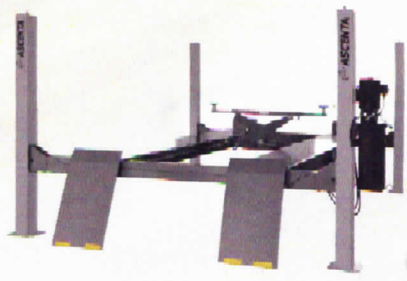

ASN63SX 4 Post Hoist

Capacity: 6.3 Tonne
Overall Width: 3322mm
Overall Height: 2330mm
Voltage/Spec: 240v or 415v