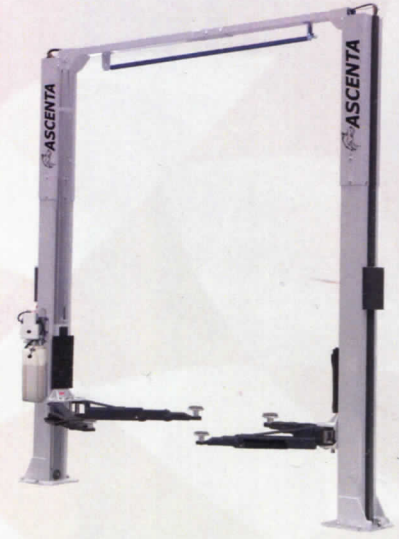

### 2P4500SSCF 2 Post Hoist

Capacity: 4.5 Tonne  
 Overall Width: 3561mm  
 Overall Height: 3855mm  
 Voltage/Spec: 240v or 415v

### 2P4000CF 2 Post Hoist

Capacity: 4 Tonne  
 Overall Width: 3428mm  
 Overall Height: 3620mm or 3821mm  
 Voltage/Spec: 240v or 415v

### 2P4000BX 2 Post Hoist

Capacity: 4 Tonne  
 Overall Width: 3460mm  
 Overall Height: 2845mm  
 Voltage/Spec: 240v or 415v

### 4P4000S 4 Post Hoist

Capacity: 4 Tonne  
 Overall Width: 3208mm  
 Overall Height: 2185mm  
 Voltage/Spec: 240v or 415v